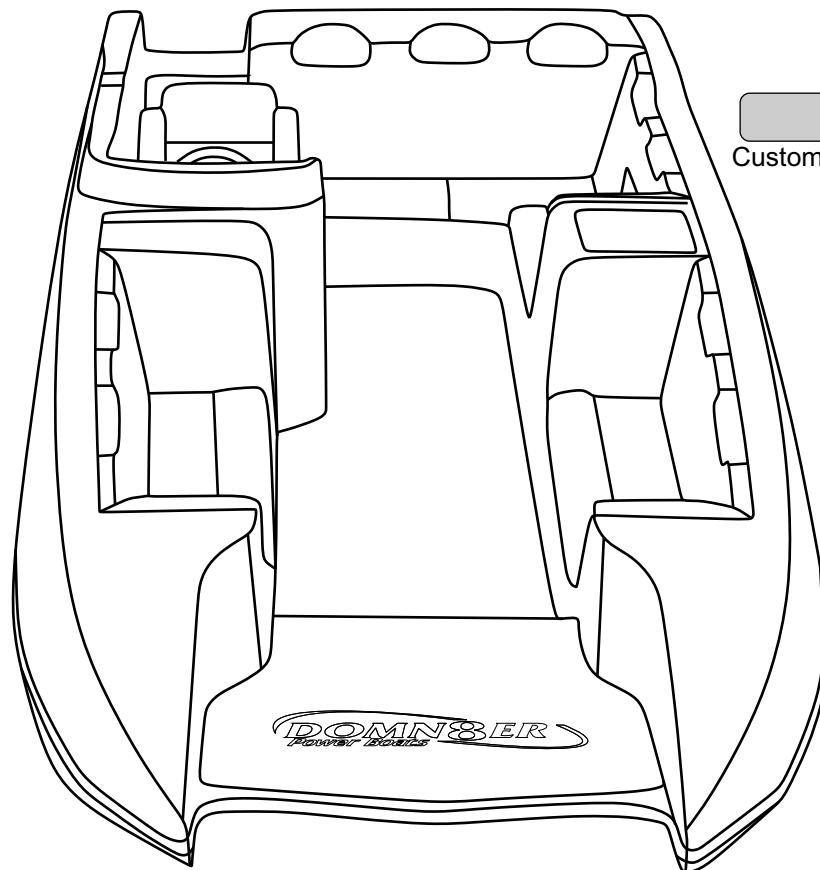

Customer Initial